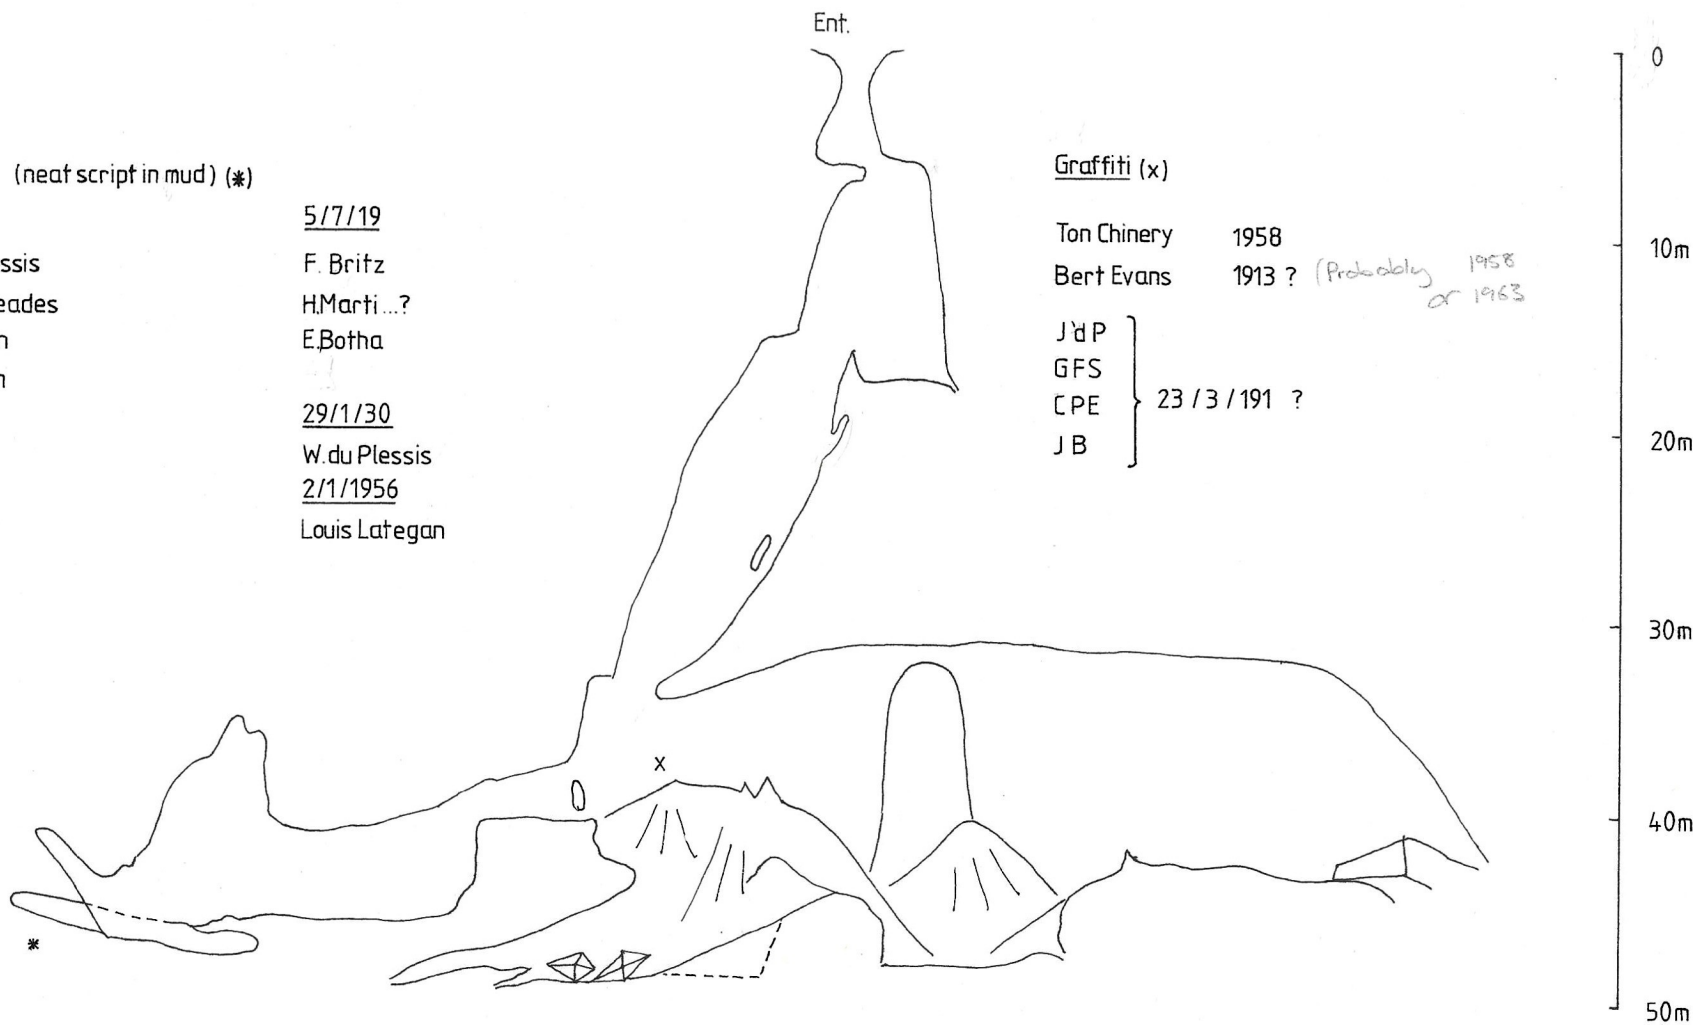

Ton Chinery 1958

Bert Evans 1913 ? (Probably 1958 or 1963)

JdP

GFS

CPE

JB

} 23/3/191 ?

Section AA'

Cave Name	Melville Pot	Reg. No.	1984 04 01	SA SPELAEOLOGICAL ASSOCIATION (CAPE SECTION)
Survey Group	B. Alsen, P. Swart	B.C.R.A. Grade	5	
Instruments	Compass, clinometer, tape	Survey Date	1984-04-20	
Scale	1:400	Extension	264 m, -48	